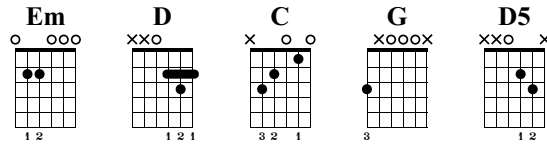

Sound Of Silence - Simon & Garfunkel

www.fingerstyle-guitare.fr

Arrangement par Julien Menager

Standard tuning

$\text{♩} = 100$

Em

Capo fret 3
let ring throughout

D

s.guit.

Musical notation for measures 1-3. Treble clef, 4/4 time signature. Chords: Em (measures 1-2), D (measures 3-4). Fingerings: m, i, p, m, i, p, m, i, m, i, m, i, p, i. Dynamics: p. TAB: 2 0 4 0 2 0 | 2 2 2 0 0 0 | 2 0

Musical notation for measures 4-6. Treble clef, 4/4 time signature. Chord: Em (measures 4-6). Fingerings: m, i, m, i, m, i, m, i, m, i, m, i, m, i, m, i. Dynamics: p. TAB: (2) 0 0 0 4 4 2 2 | 0 2 0 | (2) 0 0 0 0 3 3

Musical notation for measures 7-9. Treble clef, 4/4 time signature. Chords: C (measures 7-8), G (measures 8-9). Fingerings: a, m, i, m, i, m, i, m, i, m, i, m, i, m, i. Dynamics: p. TAB: 0 0 3 | 0 0 3 0 0 0 | 0 0 3 3

Musical notation for measures 10-12. Treble clef, 4/4 time signature. Chords: C (measures 10-11), G (measures 11-12). Fingerings: a, m, i, m, i, m, i, m, i, m, i, m, i, m, i. Dynamics: p. TAB: 0 0 3 | 0 0 3 0 0 0 | 0 0 1 0 2

Musical notation for measures 13-15. Treble clef, 4/4 time signature. Chords: G (measures 13-14), Em (measures 14-15). Fingerings: a, m, i, m, i, m, i, m, i, m, i, m, i, m, i. Dynamics: p. TAB: 3 1 0 1 2 0 3 | 0 3 0 3 | 0 0 0 0 0